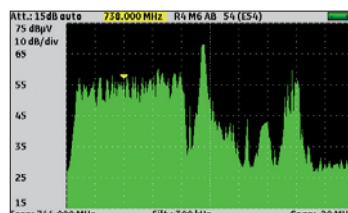

Fast spectrum analysis