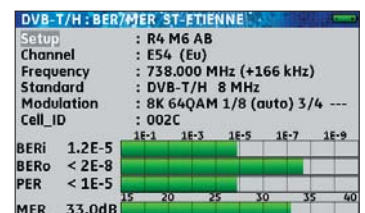

BER - MER in COFDM