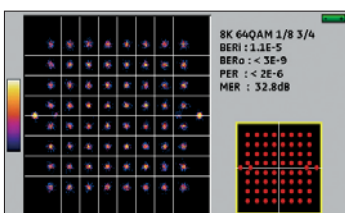

#### LCD colour display with display of MPEG-2 and MPEG-4 TV programs

The 7806 offers a bright LCD TFT display for measurements results and for free-to-air TV programs (MPEG-2 and MPEG-4).

#### All necessary functions available to analyse signals

The 7806 includes a spectrum analyser, display the constellation diagram in COFDM and the echoes (guard interval).

**SEFRAM  
7806**

#### USB interface

The 7806 includes two USB interfaces for updating and getting the benefit of free firmware updates. They can be used to transfer data to a computer to create reports when you measurements campaigns are done.