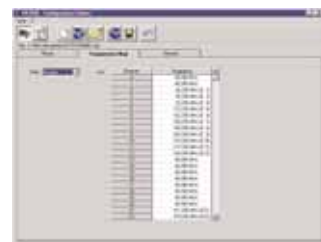

ROBUST, EASY TO USE AND ACCURATE

For all your digital applications

Dedicated to satellite
TV/DVB-S :

CARACTERISTIQUES TECHNIQUES	SEFRAM 7805B
Frequency band	900 MHz to 2150 MHz
Dynamic range	30dBμV to 110 dBμV
C/N measurement	yes
BER, MER	yes
Spectrum	yes
Checksat mode	yes
Autonomy	3 hours
Remote supply	yes

Sefram 7805B :

- Fully compatible with DVB-S and DVB-S2
- BER, MER measurement in QPSK and 8PSK
- Spectrum analysis
- USB interface
- DISEqC 1.2

KIT TR7836

Software compatible with all SEFRAM TV Meters

TR7836 software allows to :

- Create and upload frequency maps and programs
- Download measurements saved in your TV Meter
- Generate measurements report with Excel®

Best value accessories for your TV Meters

SEFRAM TV Meters are designed and manufactured in our plant of Saint-Etienne (France)
Any question? Please do not hesitate to call our technical support +33 (0)4 77 59 36 97

Specifications subject to change without notice - FTMESUR2009A

32, rue Edouard Martel
B.P. 55 - 42009 St Etienne Cedex - France
+33 (0).4.77.59.36.81 - Fax. +33. (0).4.77.57.23.23
Web : www.sefram.fr • e-mail : sales@sefram.fr

For assistance and ordering