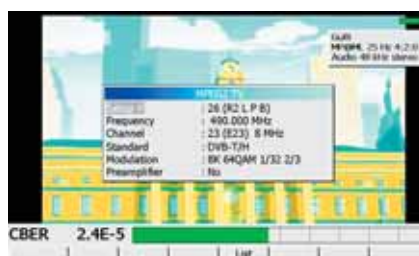

TV picture :

A new 7 inches LCD coloured screen is used to provide high quality TV pictures, for analogue and digital programs.