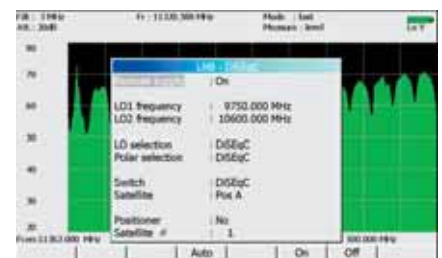

DISEqC 1.2 :

Drive switches and positioners.

New feature