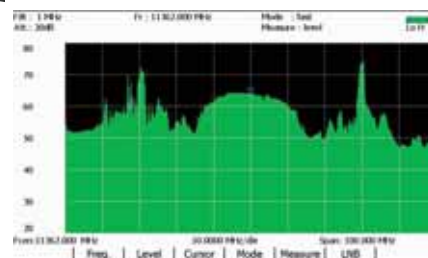

Spectrum analysis in "expert" mode for adjacent channels investigations.