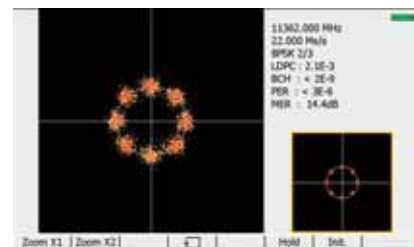

SEFRAM 7863, 7865, 7866

The most complete TV Meters available on the market fully compatible with all standard DVB-T, DVB-S, DVB-S2, DVB-C

Sensitive push-buttons

WARRANTY
2 YEARS

Sefram 7865 and 7866

- Frequency range: 5MHz to 2150MHz
- Full measurements for all modulations: QPSK, 8PSK, C-OFDM, MPEG-2 and MPEG-4
- Power, BER, MER for digital terrestrial TV, starting at 35dBμV
- Constellation pattern

Sefram 7863

- Frequency range: 5MHz to 865MHz
- Full measurements for QAM, J.83A and J.83B standards
- Display TV programs for DVB-C free TV
- Constellation pattern for DVB-C

Flat rotary encoder

Constellation pattern in DVB-S2