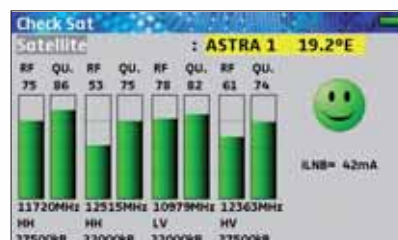

Checksat mode with NIT. The satellite identification makes the alignment of dishes free of error.