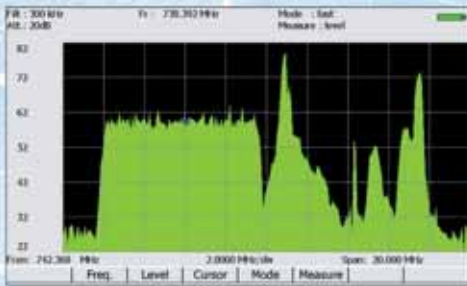

Spectrum analysis :

the fast spectrum analysis is a very useful tool for adjacent channels and spurious investigations.