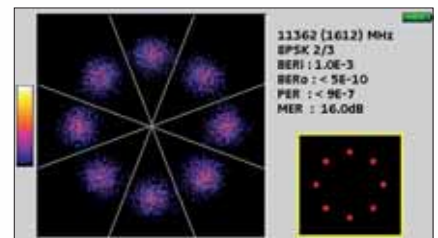

Constellation pattern in DVB-T, DVB-S, DVB-S2.

Selection guide	Sefram 7846
DVB-T (C-OFDM). Full measurement	✓
DVB-S / DVB-S2 (QPSK/8PSK). Full measurement	✓
NIT (Network Identification Table)	✓
Cell ID	✓
Checksat Mode with satellite recognition	✓
Display free to air HD and SD TV programs for terrestrial	✓
Display free to air HD and SD TV programs for satellite	✓
Impulse response, echoes in DVB-T	✓
Constellation pattern in DVB-T, DVB-S, DVB-S2	✓
DISEqC 1.2 and SatCR	✓
Remote supply 5V/13V/18V/24V	✓
Link margin / noise margin display	✓
USB interface	✓
Memorize all measurements on USB stick	✓
Free software update	✓

#	name	place	frequency	configuration
163	R1 CH.PU	ST-ETIENNE	E50	...
164	R2 L.P.B	ST-ETIENNE	E23	...
165	R3 CANAL	ST-ETIENNE	E39	...
166	R4 M6 AB	ST-ETIENNE	E54	...
167	R5 HD	ST-ETIENNE	E29	...
168	R6 TFI N	ST-ETIENNE	E26	...
0	DIGITAL+	ASTRA 1	10720 VL	...
1	ARD	ASTRA 1	10743 HL	...
2	SKY D	ASTRA 1	10773 HL	...

Frequency map with capability to record terrestrial (DVB-T) and satellite (DVB-S or DVB-S2) at the same time.