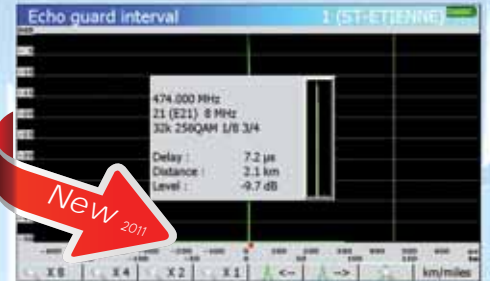

Echoes and pre-echoes measurements :

real time measurement up to 75km, with guard interval display and zoom capability.