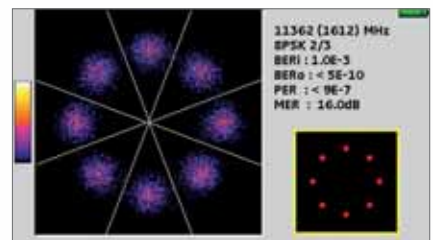

Constellation pattern in DVB-T (7806), DVB-S, DVB-S2 (7808) and DVB-C (7807).

Selection guide	Sefram 7806	Sefram 7807	Sefram 7808
DVB-T (C-OFDM). Full measurement	✓	-	-
DVB-S / DVB-S2 (QPSK/8PSK). Full measurement	-	-	✓
DVB-C. Complete measurements including return path	-	✓	-
NIT (Network Identification Table)	-	-	✓
Cell ID	✓	-	-
Checksat Mode with satellite recognition	-	-	✓
Display free to air HD and SD TV programs for terrestrial	✓	-	-
Display free to air HD and SD TV programs for satellite	-	-	✓
Display free to air HD and SD TV programs for cable	-	✓	-
Impulse response, echoes in DVB-T	✓	-	-
Constellation pattern	✓	✓	✓
DISEqC 1.2 and SatCR	-	-	✓
Remote supply 5V/13V/18V/24V	✓	✓	✓
Link margin / noise margin display	✓	✓	✓
USB interface	✓	✓	✓
Memorize all measurements on USB stick	✓	✓	✓
Free software update	✓	✓	✓