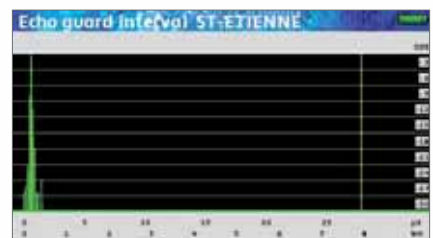

Constellation pattern in DVB-T (7806), DVB-S, DVB-S2 (7808) and DVB-C (7807).

Selection guide	Sefram 7806	Sefram 7807	Sefram 7808
DVB-T (C-OFDM). Full measurement	✓	-	-
DVB-S / DVB-S2 (QPSK/8PSK). Full measurement	-	-	✓
DVB-C. Complete measurements including return path	-	✓	-
NIT (Network Identification Table)	-	-	✓
Cell ID	✓	-	-
Checksat Mode with satellite recognition	-	-	✓
Display free to air HD and SD TV programs for terrestrial	✓	-	-
Display free to air HD and SD TV programs for satellite	-	-	✓
Display free to air HD and SD TV programs for cable	-	✓	-
Impulse response, echoes in DVB-T	✓	-	-
Constellation pattern	✓	✓	✓
DISEqC 1.2 and SatCR	-	-	✓
Remote supply 5V/13V/18V/24V	✓	✓	✓
Link margin / noise margin display	✓	✓	✓
USB interface	✓	✓	✓
Memorize all measurements on USB stick	✓	✓	✓
Free software update	✓	✓	✓

Frequency map with capability to record terrestrial (DVB-T) and satellite (DVB-S or DVB-S2) at the same time.

7808: Checksat mode with NIT. The satellite identification makes the alignment of dishes free of error.