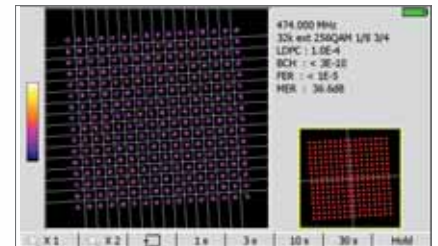

DVB-T/H, DVB-T2, DVB-S, DVB-S2, DVB-C

DVB-T2

2 YEARS warranty

Sefram 7865HD-T2, Sefram 7866HD-T2:

- Frequency range: 5MHz to 2150MHz. Full measurements for all modulations: QPSK, 8PSK, C-OFDM, MPEG-2 and MPEG-4
- Power, BER, MER for digital terrestrial TV, starting at 35dBμV
- Constellation pattern and OSD

Constellation pattern in DVB-T2

Sensitive keypad

Sensitive encoding wheel

MER versus carrier (real time)

Spectrum analysis in "expert" mode for adjacent channels investigations.

GPS function For 7866HD-T2, to map your measurements.