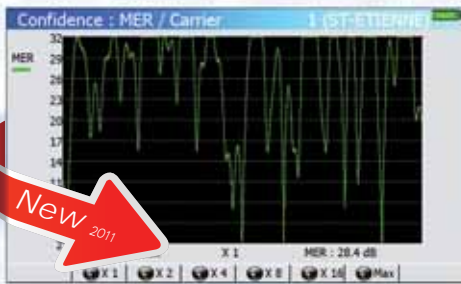

MER versus carrier (DVB-T / DVB-T2) :

Graphical display with zoom capability.