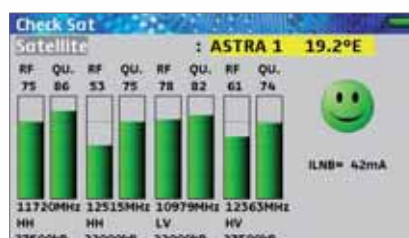

7808: Checksat mode with NIT. The satellite identification makes the alignment of dishes free of error.