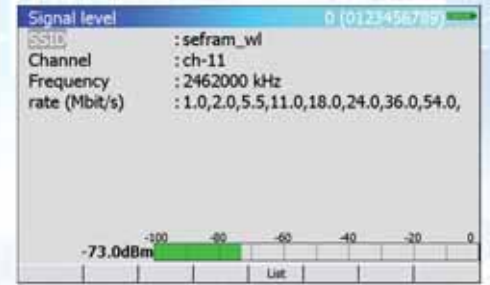

Wifi measurements :

With this option, you can perform measurements on Wifi networks.