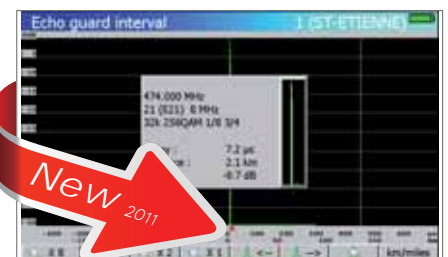

DVB-T2

2 YEARS warranty

Sefram 7861, 7861HD-T2 and 7862HD-T2 :

- Frequency range : 45MHz to 2150MHz
- Full measurements for all modulations : QPSK, 8PSK, C-OFDM, MPEG-2 and MPEG-4
- Power, BER, MER for digital terrestrial TV, starting at 35dBμV

Sefram 7861HD-T2 Sefram 7862HD-T2

- MER versus carrier
- Echoes and pre-echoes
- Display HD TV programs for all standards.

New 2011

Panoramic display (7")

Waterproof keypad

Enforced housing for extensive field use.

New 2011

Selection guide	Sefram 7861	Sefram 7861HD-T2	Sefram 7862HD-T2
DVB-T, DVB-T2 (C-OFDM). Full measurement	DVB-T only	✓	✓
DVB-S / DVB-S2 (QPSK/8PSK). Full measurement	✓	✓	✓
DVB-C (QAM)-Full measurement 45-865 MHz	-	-	✓
Autoset mode	✓	✓	✓
Fast spectrum analysis	✓	✓	✓
Satellite identification on spectrum	✓	✓	✓
Display HD TV programs for terrestrial and satellite *	-	✓	✓
Display TV programs for DVB-S and DVB-S2 free TV	✓	✓	✓
Display encrypted programs DVB-T, DVB-S and DVB-S2*	-	-	✓
MER versus carrier measurement	-	✓	✓
Impulse response, echos and pre-echoes analysis	Echos	✓	✓
Display link margin and noise margin	✓	✓	✓
Cell ID	✓	✓	✓
NIT (Network Identification Table)	✓	✓	✓
Constellation pattern for DVB-T, DVB-T2, DVB-S and DVB-S2	-	✓	✓
Checksat Mode with satellite recognition	✓	✓	✓
DISEqC 1.2 and SatCR	✓	✓	✓
Audio / video Input and Output	✓	✓	✓
Wi-fi networks measurements	option	option	option

Echo guard interval :
Display of echoes, pre-echoes, guard interval with zoom capability.