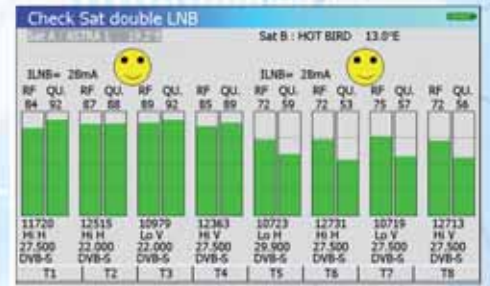

Checksat mode :

- o Fast alignment of dish antenna
- o Use the NIT to display satellite name