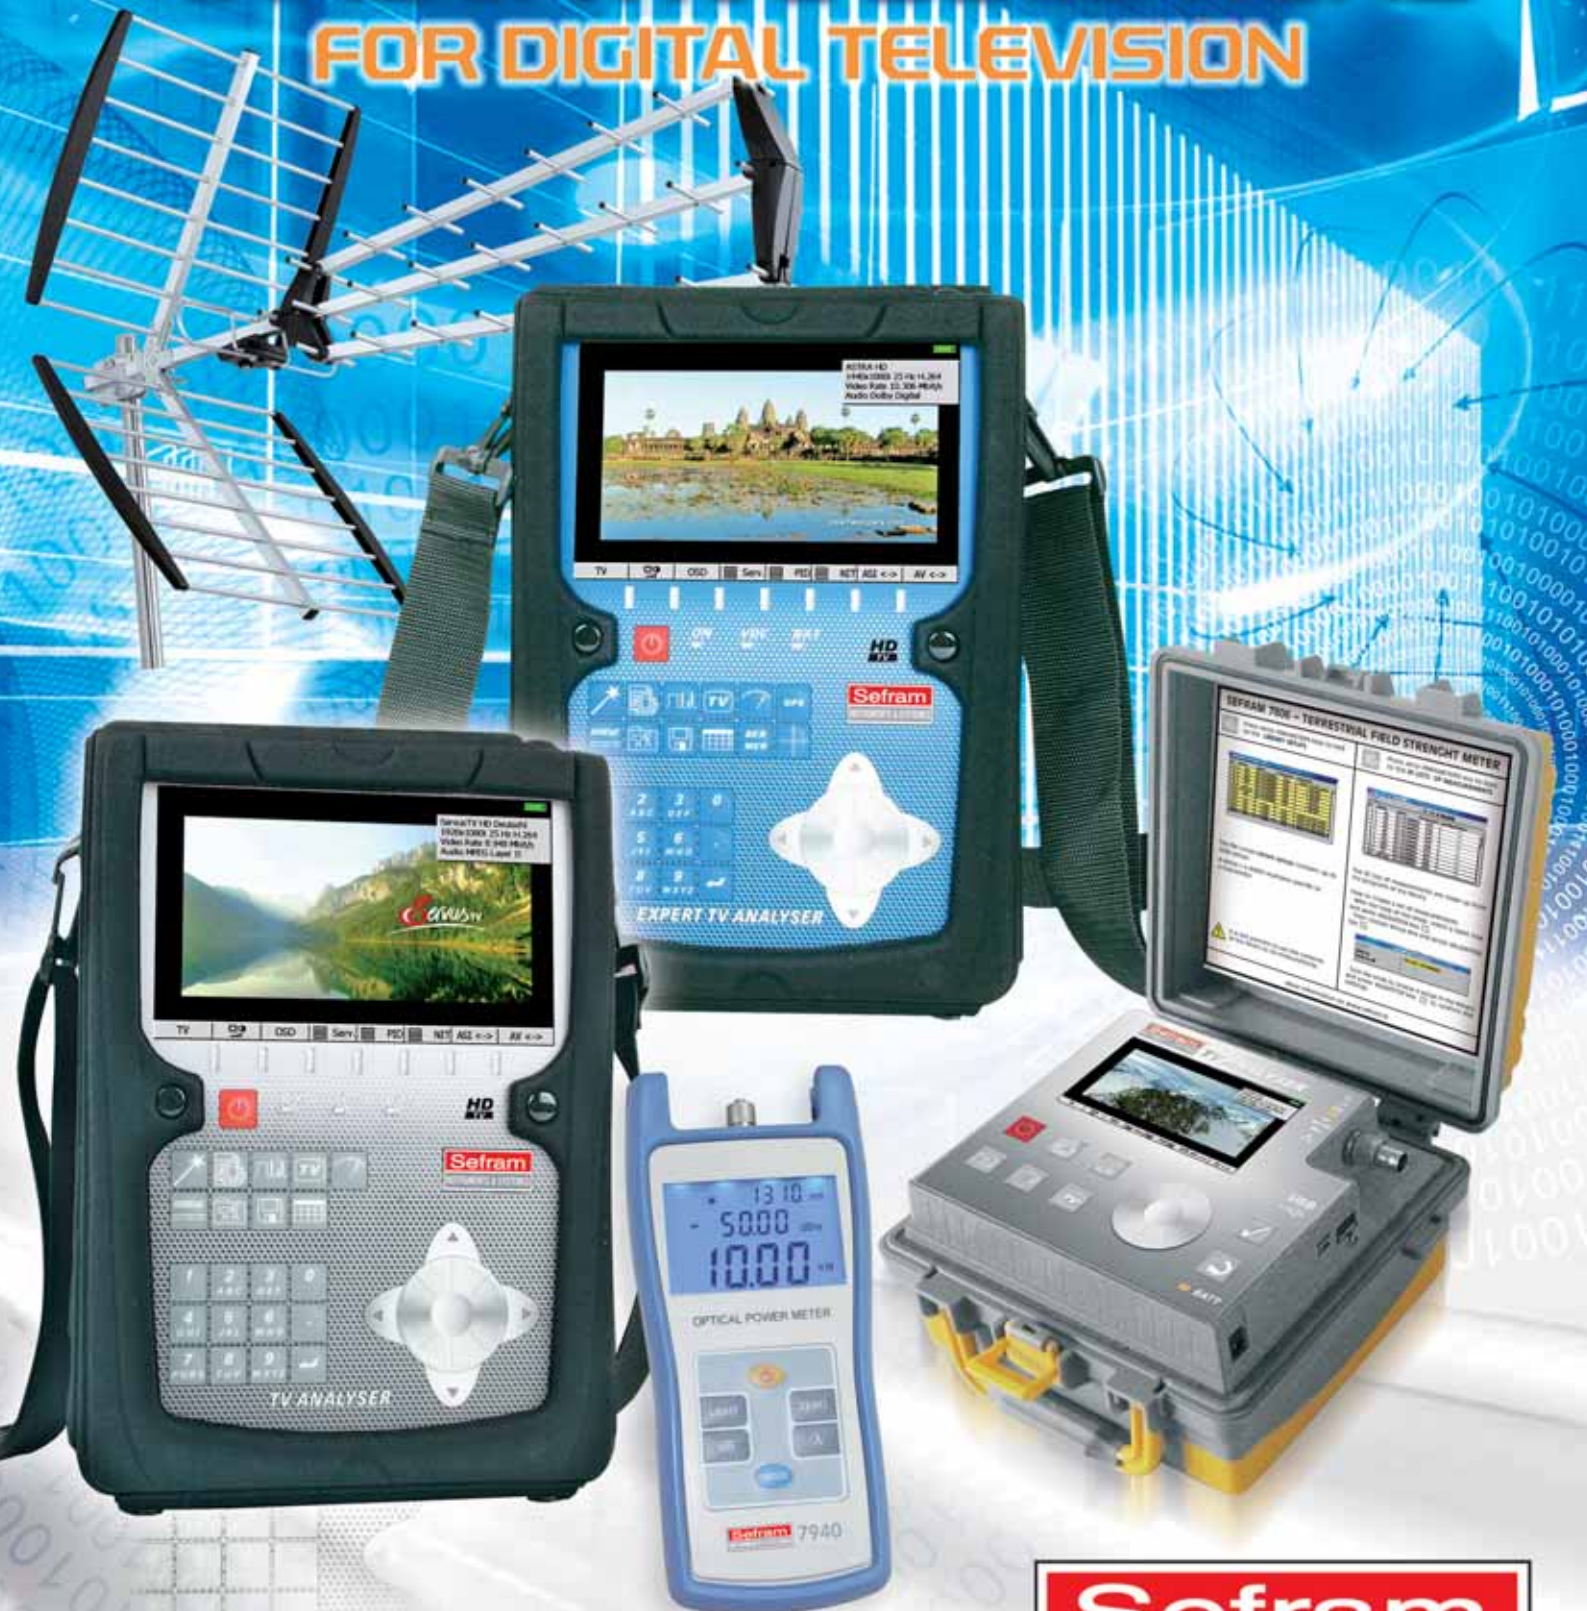

TV Meters

2011-2012 Catalogue

INNOVATIVE SOLUTIONS FOR DIGITAL TELEVISION

SEFRAM TV Meters are designed and manufactured in our plant of Saint-Etienne (France)

Sefram
INSTRUMENTS & SYSTEMES