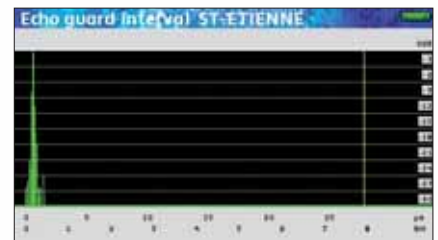

Echoes in DVB-T with zoom and guard interval display.