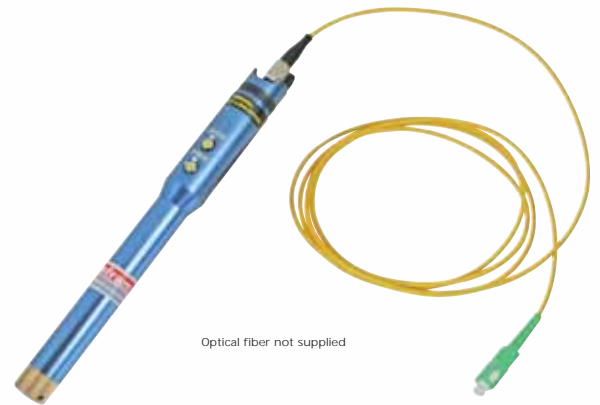

Optical fiber not supplied