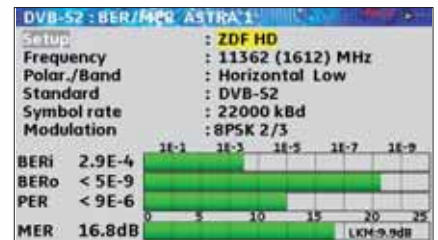

# SEFRAM 7846 : TV Meter for digital terrestrial TV and digital satellite TV

Display free-to-air HD TV programs

Sensitive encoding wheel

Sensitive keypad

Enforced housing for extensive field use.

All measurements can be stored on a USB memory stick.