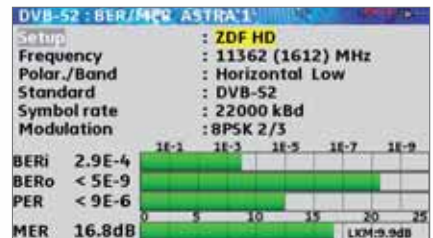

Complete digital measurements (BER, MER) in DVB-T (7806), DVB-S, DVB-S2 (7808) and DVB-C (7807).