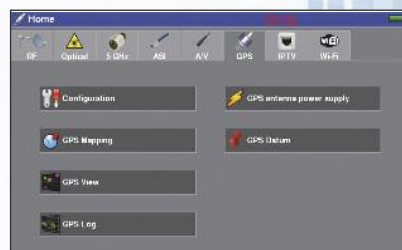

All necessary function to qualify your IPTV networks

The 5GHz input is dedicated to specific 5GHz LNB for dishes.

WiFi networks can be analysed with specific functions and measurements.

For head broadcasting stations, the ASI input / output will provide the transport stream analysis.

Using the internal GPS makes the mapping of a geographical area very easy and convenient.

Analyse and measure with the best accuracy