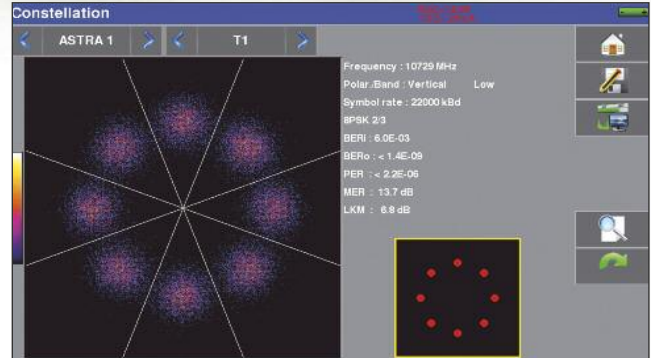

Constellation diagram

Display of the constellation diagram for all digital standards.