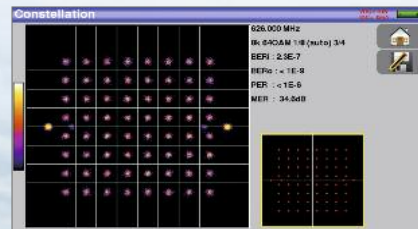

Constellation diagram in terrestrial, cable and satellite.