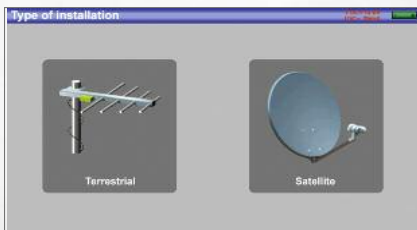

Choice between terrestrial and satellite.