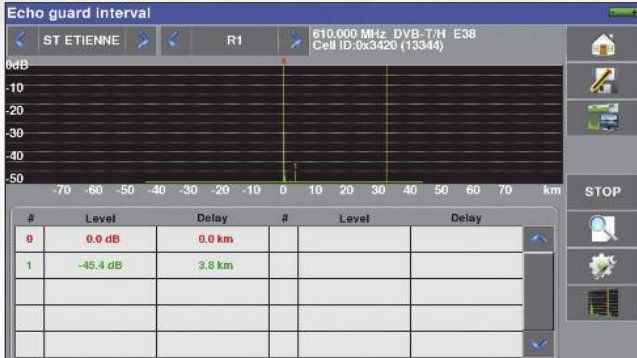

All necessary measurements

TV ANALYSER

Real time echoes and impulse response

Real time echoes and pre-echoes.