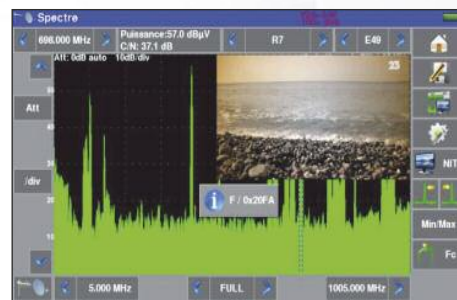

Analyse and measure with the best accuracy

TV ANALYSER