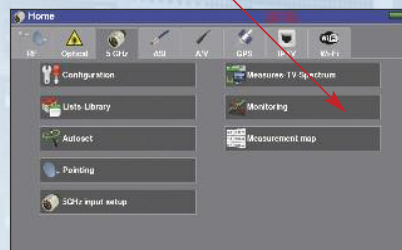

## Specific menus to save time

To qualify an optic fiber network for terrestrial, cable or satellite TV.

Some TV networks still use analogue programs: your TV analyser will provide the TV programs decoding and display. The analogue input / output are usefull to check signals from HD analogue cameras.

All necessary function to qualify your IPTV networks

The 5GHz input is dedicated to specific 5GHz LNB for dishes.

WiFi networks can be analysed with specific functions and measurements.

For head broadcasting stations, the ASI input / output will provide the transport stream analysis.

Using the internal GPS makes the mapping of a geographical area very easy and convenient.

Analyse and measure with the best accuracy