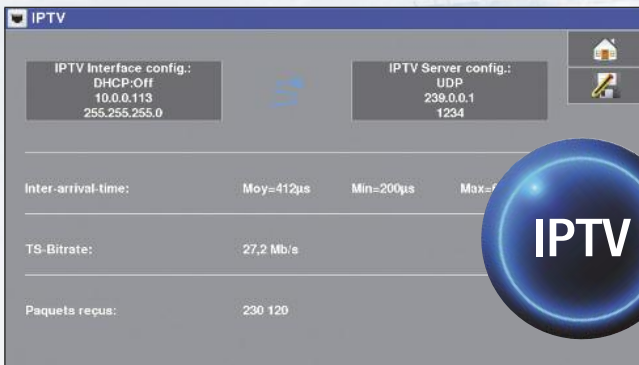

## Shoulder measurement for DVB-T and DVB-T2 reception

# Today's and tomorrow's measurements

**HEVC  
H.265**

Decoding and display of H.265 (2k) HD TV programs.

**IPTV**

The ideal tool to test your IPTV network: hotels, hospitals, industry,...

**T2MI  
via IP**