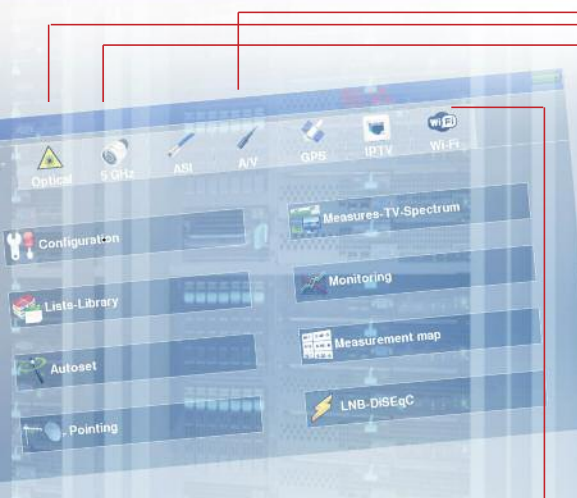

Specific menus to save time

To qualify an optic fiber network for terrestrial, cable or satellite TV.