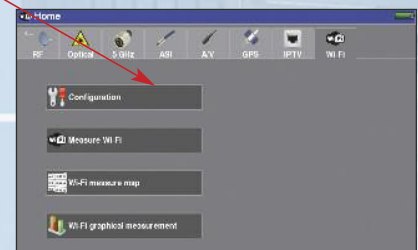

## TV ANALYSER

One menu bar to easily select the functions or the specific input.

## Specific menus to save time

To qualify an optic fiber network for terrestrial, cable or satellite TV.

Some TV networks still use analogue programs: your TV analyser will provide the TV programs decoding and display. The analogue input / output are usefull to check signals from HD analogue cameras.

All necessary function to qualify your IPTV networks

The 5GHz input is dedicated to specific 5GHz LNB for dishes.

WiFi networks can be analysed with specific functions and measurements.

For head broadcasting stations, the ASI input / output will provide the transport stream analysis.

Using the internal GPS makes the mapping of a geographical area very easy and convenient.

Analyse and measure with the best accuracy