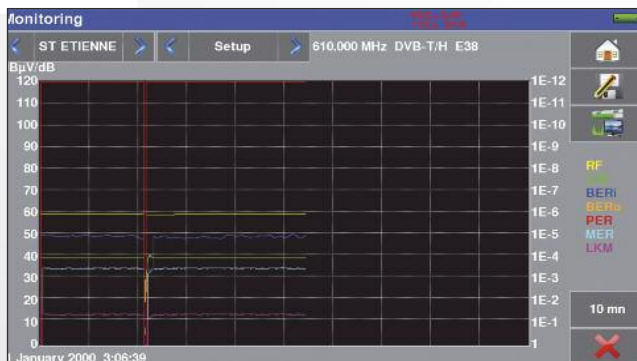

To find all TV signals issues

Monitoring

Graphical display of several parameters versus time is provided.

Measurement map

freq.	std	RF	C-N	BERi	BERo	PER	MER	LKM
E38	DVB-T/H	59.6	>39.6	7.6E-06	<2.4E-08	<2.4E-05	35.2	14.2
E44	DVB-T/H	61.0	>41.0	5.3E-05	<2.4E-08	<2.4E-05	34.7	13.7
E59	DVB-T/H	58.6	>38.6	5.6E-05	<2.3E-08	<2.3E-05	34.0	13.0
E40	DVB-T/H	61.0	>41.0	1.1E-05	<2.4E-08	<2.4E-05	33.4	12.4
E46	DVB-T/H	58.2	>38.2	8.7E-05	<2.4E-08	<2.4E-05	32.4	11.4
E49	DVB-T/H	54.7	>34.7	2.1E-04	<2.4E-08	<2.4E-05	31.6	10.6
10714 HL	DVB-S2	67.3	6.7	Sync?	Sync?	Sync?	...	...
10729 VL	DVB-S2	71.0	8.1	4.2E-03	<1.4E-08	<2.3E-05	13.8	6.9
10743 HL	DVB-S	70.4	11.4	4.5E-06	<3.1E-08	<5.1E-05	14.4	7.5

Select the frequencies you want to monitor: all measurements will be recorded with timestamped information. Your records can be transferred on USB memory stick. Files (.csv) can be read and worked with Excel™.