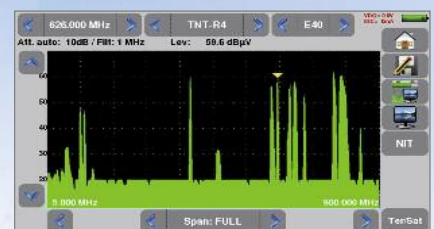

# Sefram 7859: dedicated to optic fiber networks

Measurement map for terrestrial, cable and satellite.

Constellation diagram in terrestrial, cable and satellite.

Fast spectrum analysis.

Optical power measurement

Fast spectrum analysis

# Sefram 7817: dedicated to digital cable and terrestrial TV.

Powerful Autoset for terrestrial, cable.

A single screen for all measurements and spectrum.

Fast spectrum analysis.