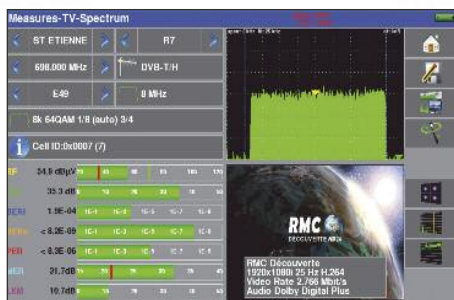

## Specific menus to save time

To qualify an optic fiber network for terrestrial, cable or satellite TV.

Some TV networks still use analogue programs: your TV analyser will provide the TV programs decoding and display. The analogue input / output are usefull to check signals from HD analogue cameras.

All necessary function to qualify your IPTV networks

The 5GHz input is dedicated to specific 5GHz LNB for dishes.

WiFi networks can be analysed with specific functions and measurements.

For head broadcasting stations, the ASI input / output will provide the transport stream analysis.

Using the internal GPS makes the mapping of a geographical area very easy and convenient.

Analyse and measure with the best accuracy

# TV ANALYSER

A zoom function is provided to check in detail TV signals and the quality of the TV installation.

A single screen with all necessary information.