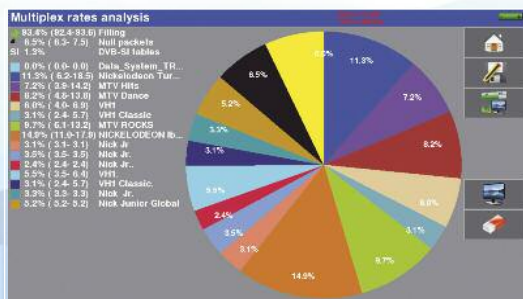

MPEG-2 and MPEG-4 data flow analysis according to ETR 101-290

Priority 1	Priority 2	Priority 3
1.1 TS_sync_error	2.1 Transport_error	3.1 NIT_error
1.2 sync_byte_error	2.2 CRC_error	3.2 table_id
1.3 PAT_error	2.3 PCR_error	3.3 table_rate (-10%) actual
1.4 continuity_count_error	2.4 PCR_accuracy_error	3.4 table_rate (-10%) other
1.5 PMT_error	2.5 PTS_error	3.5 table_rate (-2%) actual
1.6 CAT_error	2.6 CAT_error	3.6 table_rate (-2%) other
1.7 scrambling_error	2.7 no_CAT	3.7 table_id
1.8 PID_error	2.8 table_id	3.8 table_rate (-2%) actual
		3.9 table_rate (-2%) other
		3.10 table_id
		3.11 table_rate (-30%) actual
		3.12 table_rate (-30%) other
		3.13 table_id
		3.14 table_rate (-30%) actual
		3.15 table_rate (-30%) other
		3.16 table_id
		3.17 table_rate (-30%) actual
		3.18 table_rate (-30%) other
		3.19 table_id
		3.20 table_rate (-30%) actual
		3.21 table_rate (-30%) other
		3.22 table_id
		3.23 table_rate (-30%) actual
		3.24 table_rate (-30%) other
		3.25 table_id
		3.26 table_rate (-30%) actual
		3.27 table_rate (-30%) other
		3.28 table_id
		3.29 table_rate (-30%) actual
		3.30 table_rate (-30%) other

Checking the content of the multiplex data flow is now possible with log file capability.

Shoulder measurement for DVB-T and DVB-T2 reception