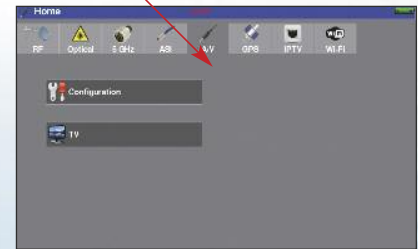

Some TV networks still use analogue programs: your TV analyser will provide the TV programs decoding and display. The analogue input / output are usefull to check signals from HD analogue cameras.