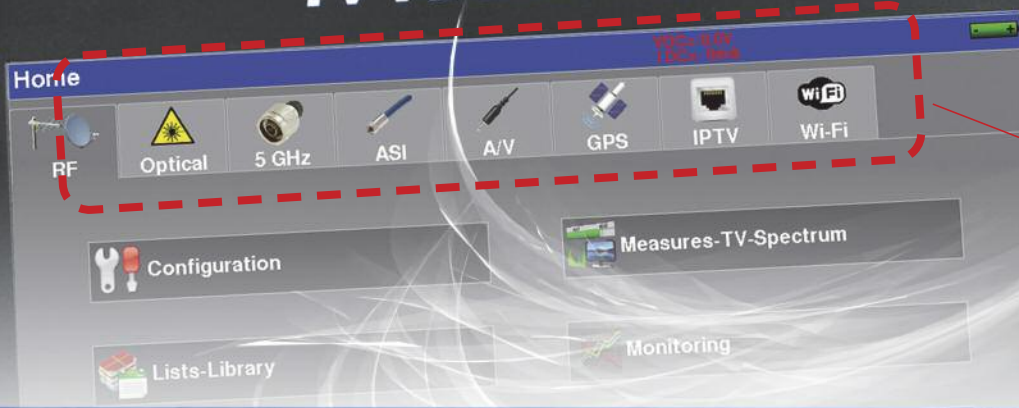

Specific measurements: your TV Meter will meet all your needs

TV ANALYSER