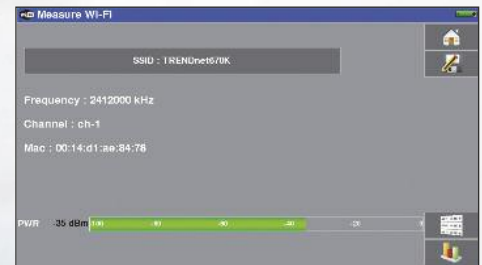

The GPS provides a very powerful mapping function for the signals received

Check all WiFi networks working with 2,4GHz or 5,8GHz

Network Delay analysis for DVB-T Reception