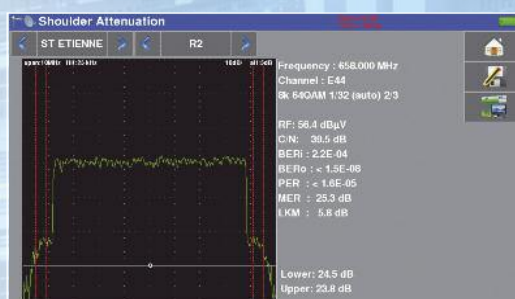

Analyse and measure with the best accuracy

TV ANALYSER

A zoom function is provided to check in detail TV signals and the quality of the TV installation.

A single screen with all necessary information.

MPEG-2 and MPEG-4 data flow analysis according to ETR 101-290

Priority 1	Priority 2	Priority 3
1.1 TS_sync_error	2.1 Transport_error	3.1 NIT_error
1.2 sync_byte_error	2.2 CRC_error	3.2 table_id
1.3 PAT_error	2.3 PCR_error	3.3 table_rate (-10%) actual
1.4 continuity_count_error	2.4 PCR_accuracy_error	3.4 table_rate (-10%) other
1.5 PMT_error	2.5 PTS_error	3.5 table_rate (-2%) actual
1.6 CAT_error	2.6 CAT_error	3.6 table_rate (-2%) other
1.7 scrambling_error	2.7 no_CAT	3.7 table_id
1.8 PID_error	2.8 table_id	3.8 table_rate (-2%) actual
		3.9 table_rate (-2%) other
		3.10 table_id
		3.11 table_rate (-30%) actual
		3.12 table_rate (-30%) other
		3.13 table_id
		3.14 table_rate (-30%) actual
		3.15 table_rate (-30%) other
		3.16 table_id
		3.17 table_rate (-30%) actual
		3.18 table_rate (-30%) other
		3.19 table_id
		3.20 table_rate (-30%) actual
		3.21 table_rate (-30%) other
		3.22 table_id
		3.23 table_rate (-30%) actual
		3.24 table_rate (-30%) other
		3.25 table_id
		3.26 table_rate (-30%) actual
		3.27 table_rate (-30%) other
		3.28 table_id
		3.29 table_rate (-30%) actual
		3.30 table_rate (-30%) other

Checking the content of the multiplex data flow is now possible with log file capability.

Shoulder measurement for DVB-T and DVB-T2 reception