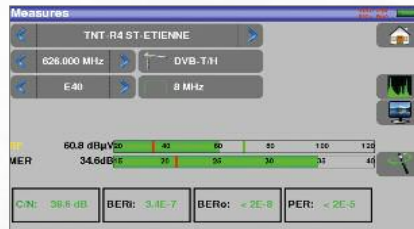

## The ideal companion for the electrician

The SEFRAM 7848 has been designed to ease the installation of terrestrial and satellite antennas : we have optimized the man-machine interface, taking the best benefit of the touch screen, to ease the process and save time.

7 inch touch screen

Rugged metal housing with protective bumpers

Choice between terrestrial and satellite.

A detailed menu is provided for each type of installation.

New terrestrial pointing function, with the name of multiplex found.

In satellite mode, the checksat provides the NIT. No error possible!

All measurements are displayed with a clear color set: green if measurement is OK, red if measurement is out-off limits.

Display of free-to-air SD and HD programs.