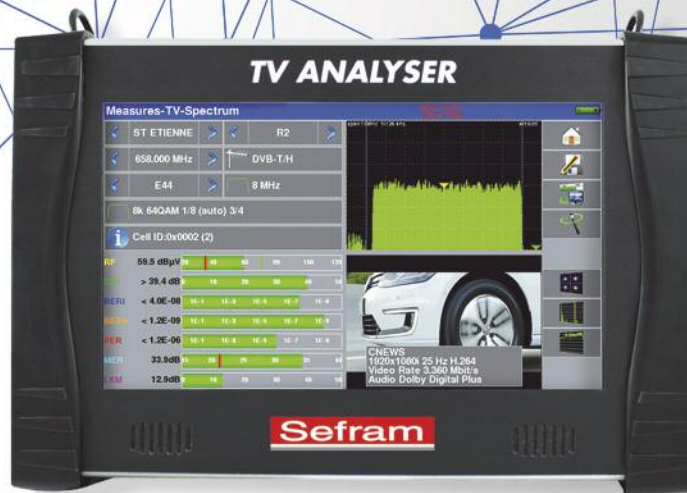

TV METERS

Catalogue

The most innovative TV Meters
for digital television

Designed and manufactured in our plant of Saint-Etienne (France)