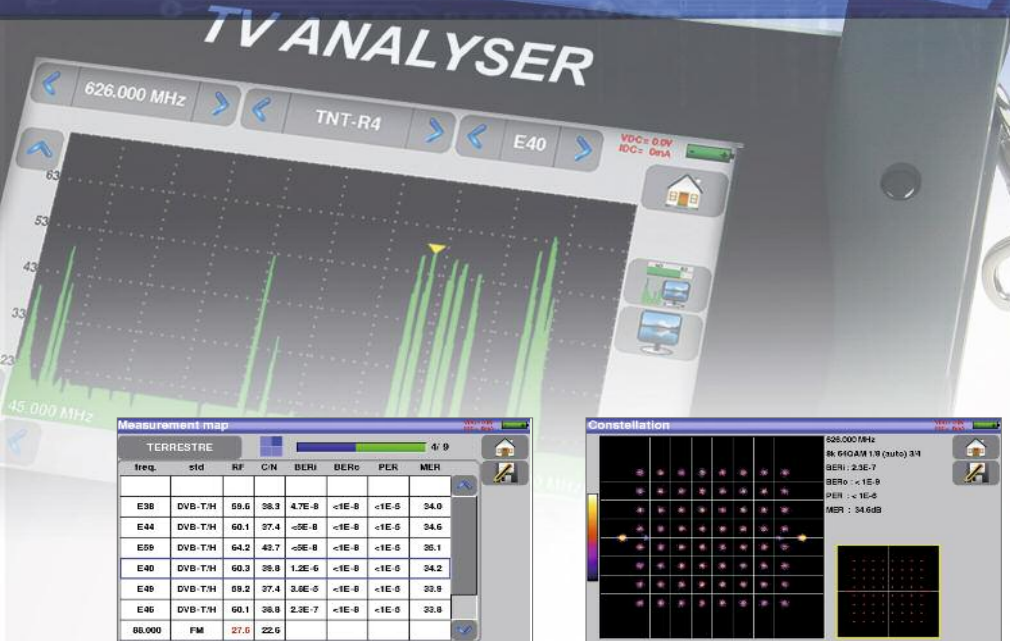

Sefram 7849: TV Meter for digital terrestrial, cable and satellite TV

Measurement map for terrestrial, cable and satellite.

Constellation diagram in terrestrial, cable and satellite.

Fast spectrum analysis.